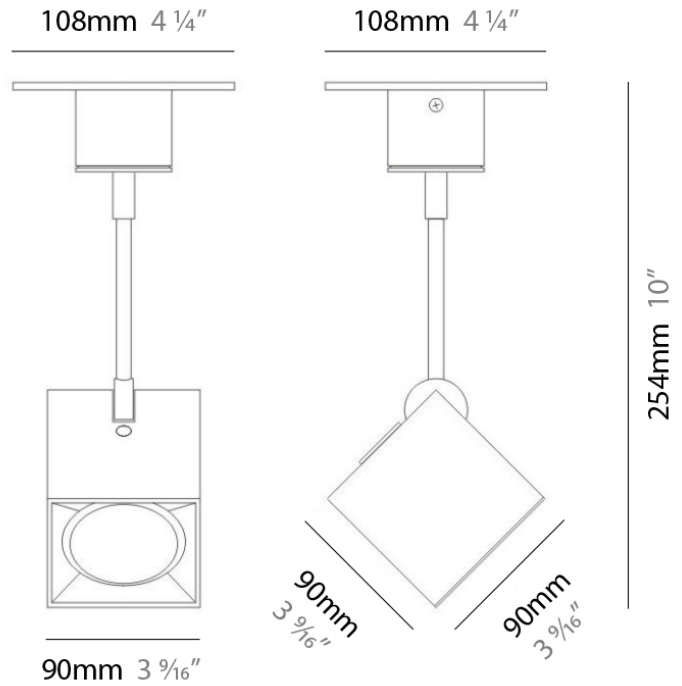

DAU SURFACE

D92028

GENERAL

Series: Dau
Brand: Milan
Division: Design
Mounting Type: Surface
Mounting Location: Ceiling
Subcategory: Spots

PHYSICAL

Shape: Square
Length (mm): 110
Length (in): 4 ⁵/₁₆
Width (mm): 110
Width (in): 4 ⁵/₁₆
Height (mm): 254
Height (in): 10
Weight (kg): 0.9
Weight (lbs): 2
Fixture Material: Metal

ELECTRICAL

Number of Lamps: 1
Lamp Type: LED Retrofit / Halogen
Lamp Shape: MR16
Bulb Included: Bulb Not Included
Total Output Wattage (W): 5
Max. Wattage Per Lamp (W): 5
Lamp Base: GU10
Input Voltage (V): 120

LED

Delivered Lumen Range: 100 - 499 lm

OPTICAL

RATINGS AND CERTIFICATIONS

Certified By: CSA Certified to UL and CSA Standards
IP rating: IP20

PROJECT	
TYPE	
NOTES	
QUANTITY	
DATE