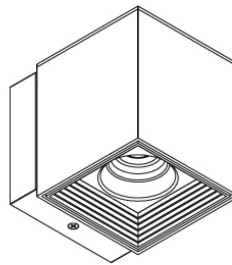

DAU SURFACE

D93189

PROJECT	
TYPE	
NOTES	
QUANTITY	
DATE	

GENERAL

Series: Dau
Brand: Milan
Division: Design
Mounting Type: Surface
Mounting Location: Wall
Subcategory: Up/Down Light

PHYSICAL

Shape: Cube
Length (mm): 80
Length (in): 3 1/8
Height (mm): 101
Height (in): 4
Extension (mm): 114
Extension (in): 4 1/2
Light Distribution: Direct
Weight (kg): 4.5
Weight (lbs): 10

ELECTRICAL

Lamp Type: LED
Max. Wattage Per Lamp (W): 10
Dimming: Non-Dimmable
Driver Included: Yes
Driver Type: Constant Current
Driver Class: Class 2
Input Voltage (V): 120

LED

Delivered Lumen Range: 500 - 999 lm
Number of LEDs: 1
Color Temperature (°K): 2700
Max. Delivered Lumen (lm): 829.93
Nominal Lumen (lm): 1010
CRI: >80 CRI

OPTICAL

Reflector°: 50° (available in 24° and 32° upon request)

RATINGS AND CERTIFICATIONS

Certified By: CSA Certified to UL and CSA Standards
IP rating: IP44