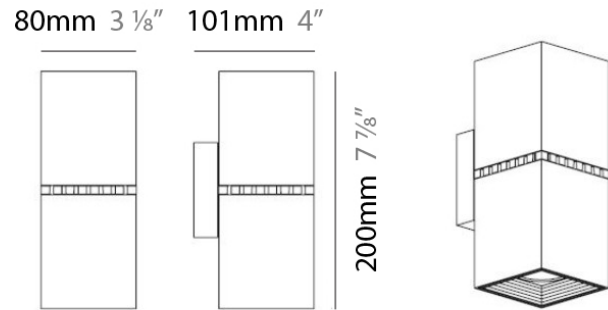

DAU SURFACE

D93197

PROJECT	
TYPE	
NOTES	
QUANTITY	
DATE	

GENERAL

Series: Dau
Brand: Milan
Division: Design
Mounting Type: Surface
Mounting Location: Wall
Subcategory: Up/Down Light

PHYSICAL

Shape: Rectangle
Length (mm): 80
Length (in): 3 1/8
Height (mm): 200
Height (in): 7 7/8
Extension (mm): 101
Extension (in): 4
Light Distribution: Direct / Indirect
Weight (kg): 4.5
Weight (lbs): 10
Fixture Finish: WHI
Fixture Material: Metal

ELECTRICAL

Lamp Type: LED
Total Output Wattage (W): 20
Max. Wattage Per Lamp (W): 10
Dimming: Electronic Low Voltage Dimming
Driver Type: 120V DIRECT LINE (operates without a driver)
Input Voltage (V): 120

LED

Number of LEDs: 2
Color Temperature (°K): 2700
Nominal Lumen (lm): 2 x 1010
CRI: >80 CRI

OPTICAL

Reflector°: 50

RATINGS AND CERTIFICATIONS

Certified By: CSA Certified to UL and CSA Standards
IP rating: IP44

J-Box cover plate
Included