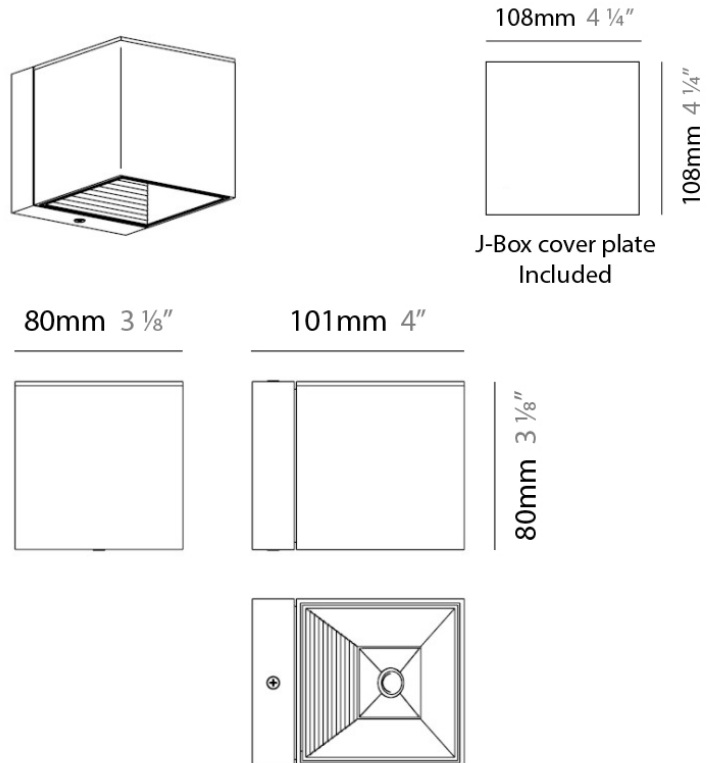

DAU SURFACE

D93146

PROJECT	
TYPE	
NOTES	
QUANTITY	
DATE	

GENERAL

Series: Dau
Brand: Milan
Division: Design
Mounting Type: Surface
Mounting Location: Wall

PHYSICAL

Shape: Cube
Length (mm): 110
Length (in): 4 ⁵/₁₆
Height (mm): 110
Height (in): 4 ⁵/₁₆
Extension (mm): 101
Extension (in): 4.0
Weight (kg): 0.91
Weight (lbs): 2
Fixture Finish: SST
Fixture Material: Metal

ELECTRICAL

Number of Lamps: 1
Lamp Type: LED
Max. Wattage Per Lamp (W): 4
Dimming: Electronic Low Voltage Dimming
Input Voltage (V): 120

LED

Number of LEDs: 1
Color Temperature (°K): 2700 / 2900
Nominal Lumen (lm): 300
CRI: >80 CRI

OPTICAL

RATINGS AND CERTIFICATIONS

Certified By: CSA Certified to UL and CSA Standards
IP rating: IP20