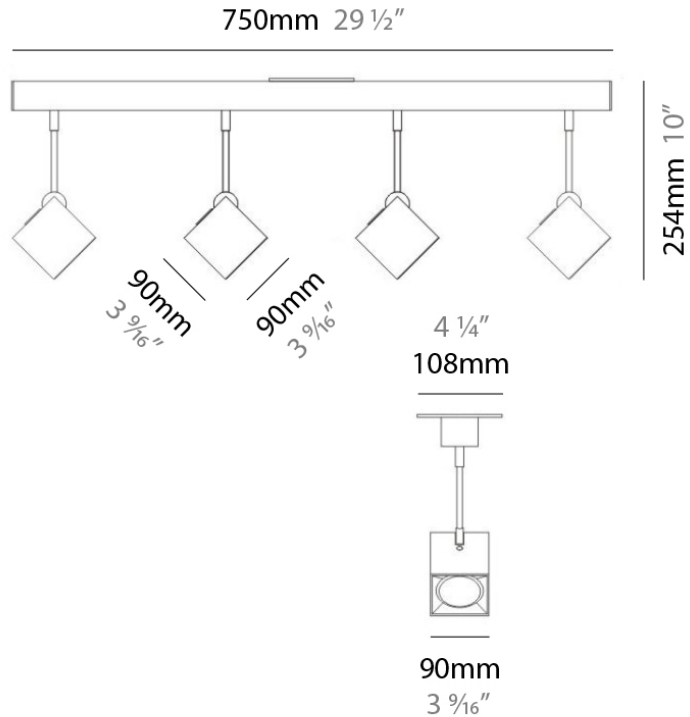

PROJECT	
TYPE	
NOTES	
QUANTITY	
DATE	

DAU SURFACE

D92018

GENERAL

Series: Dau
Brand: Milan
Division: Design
Mounting Type: Surface
Mounting Location: Ceiling
Subcategory: Pendant

PHYSICAL

Shape: Abstract
Length (mm): 750
Length (in): 29 1/2"
Width (mm): 110
Width (in): 4 5/16"
Height (mm): 254
Height (in): 10
Weight (kg): 2.04
Weight (lbs): 4.5
Fixture Material: Aluminum

ELECTRICAL

Number of Lamps: 4
Lamp Type: LED Retrofit
Lamp Shape: MR16
Bulb Included: Bulb Not Included
Total Output Wattage (W): 20
Max. Wattage Per Lamp (W): 5
Lamp Base: GU10
Input Voltage (V): 120

LED

Delivered Lumen Range: 1000 - 1999 lm

OPTICAL

RATINGS AND CERTIFICATIONS

Certified By: CSA Certified to UL and CSA Standards
IP rating: IP20