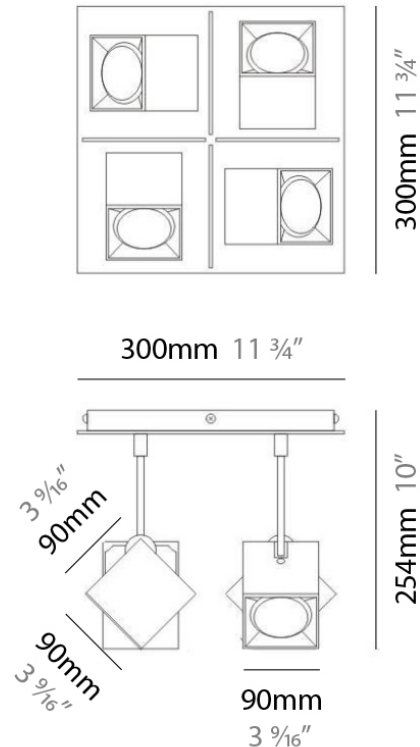

DAU SURFACE

D92020

GENERAL

Series: Dau
Brand: Milan
Division: Design
Mounting Type: Surface
Mounting Location: Ceiling
Subcategory: Pendant

PHYSICAL

Shape: Square
Length (mm): 300
Length (in): 11 3/4
Width (mm): 300
Width (in): 11 3/4
Height (mm): 254
Height (in): 10
Weight (kg): 3.27
Weight (lbs): 7.2
Fixture Material: Aluminum

ELECTRICAL

Number of Lamps: 4
Lamp Type: LED Retrofit
Lamp Shape: MR16
Bulb Included: Bulb Not Included
Total Output Wattage (W): 20
Max. Wattage Per Lamp (W): 5
Lamp Base: GU10
Input Voltage (V): 120

LED

Delivered Lumen Range: 1000 - 1999 lm

OPTICAL

RATINGS AND CERTIFICATIONS

Certified By: CSA Certified to UL and CSA Standards
IP rating: IP20

PROJECT	
TYPE	
NOTES	
QUANTITY	
DATE